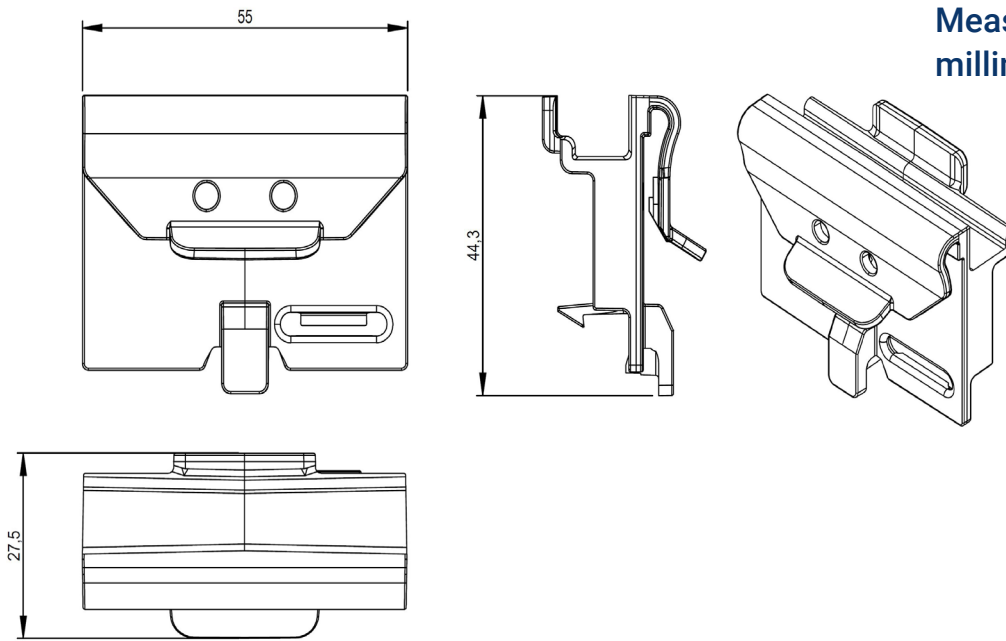

Measurements in
millimeters

Parts list

Part	Material	Quantity	Weight (g)
Opticlick	PA6	1	20

91252